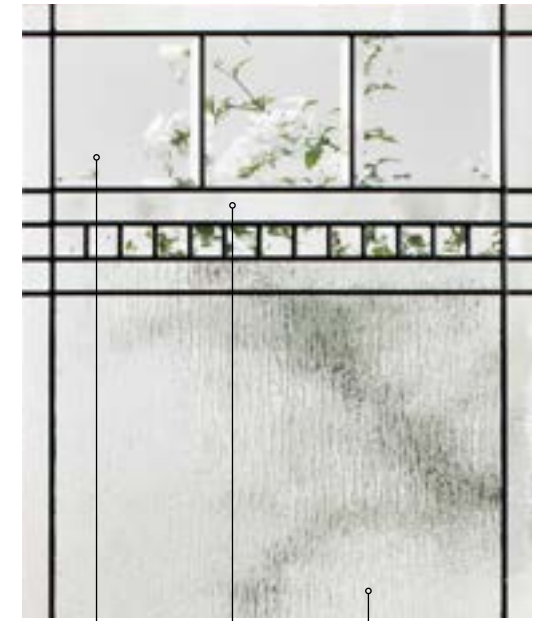

↑ Orleans steel door with Prestige mouldings p.21 | Celeste 22" × 48" doorglass with 8" × 48" sidelite p.69  
 ■ Gentek, Black 525

# Chanelle

Stained glass — Classic

Chanelle will bring a stately, elegant and timeless touch to any home, classic or modern. With clean lines and bright bevels, it creates stunning light effects.

<b>Privacy level</b> Moderate <b>3/5</b>	<b>Caming</b> <input checked="" type="checkbox"/> Patina	<b>Price index</b> ⚙️ \$\$\$
<b>Sidelites and transoms</b> Looks great accompanied by Niagara glass		<b>Custom</b> Available in custom sizes