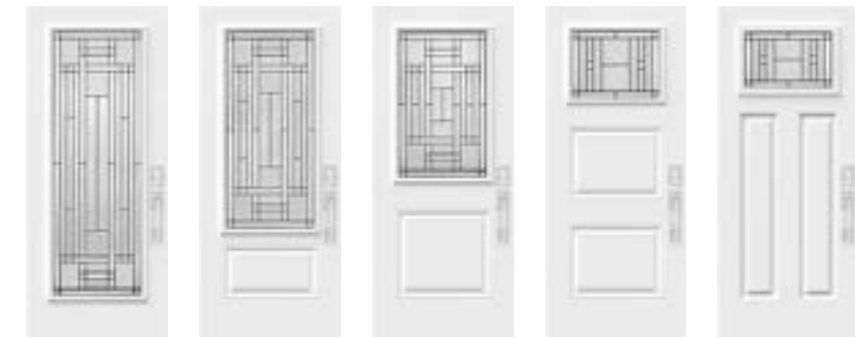

Frames	Caming	22" x 64"	22" x 48"	22" x 36"	22" x 17"	22" x 14 1/4"
Contemporary	Patina	10-261-060-010	10-261-057-011	10-261-050-011	10-261-259-008	10-261-260-009
Contemporary	Zinc	10-261-060-008	10-261-057-009	10-261-050-009	10-261-259-006	10-261-260-007
NovaPVC	Patina	10-261-060-001	10-261-057-001	10-261-050-001	10-261-259-001	10-261-260-001
NovaPVC	Zinc	10-261-060-007	10-261-057-007	10-261-050-007	10-261-259-005	10-261-260-006