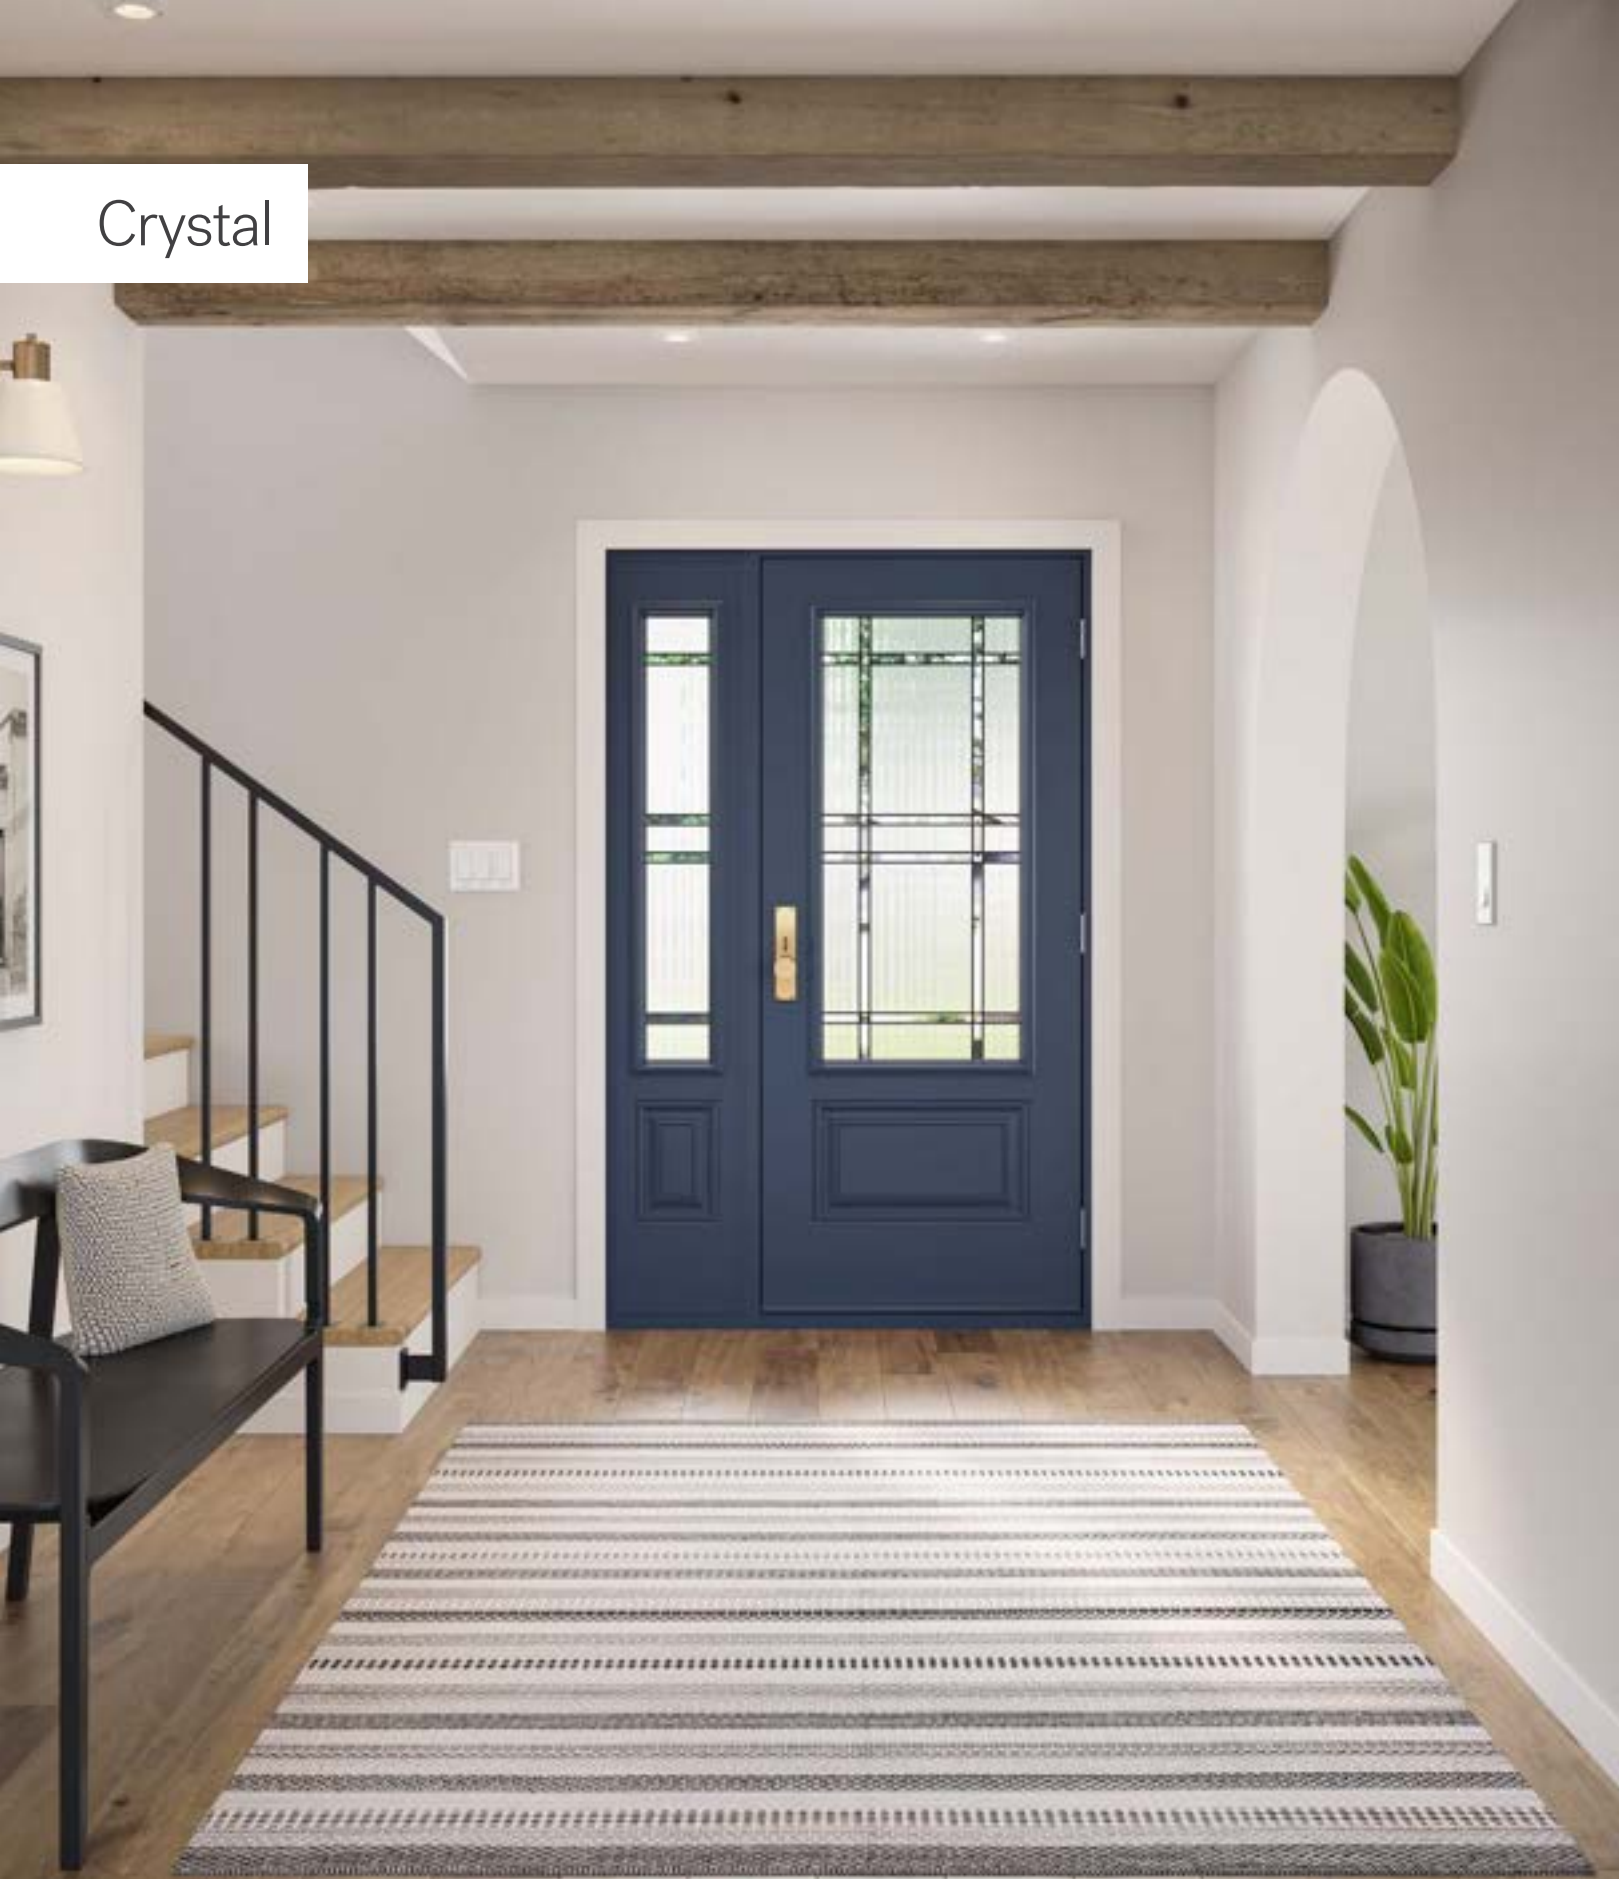

Crystal

Crystal

Stained glass — Classic

Crystal blends classic charm with contemporary elegance, making it an ideal match for a variety of architectural styles and effortlessly bridging traditional and modern. Featuring Screen glass, crisp perpendicular lines, and sophisticated beveled squares, this design adds a modern edge to traditional homes.

Privacy level Moderate 3/5	Caming ● Patina	Price index ⚙️ $
Sidelites and transoms Looks great accompanied by Screen glass		Custom Available in custom sizes