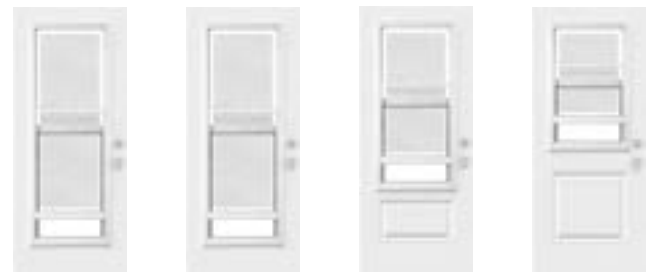

Sandblasted finish on clear glass — Low-E/Argon

22" x 64" 24-079-060-010 20" x 64" 24-079-038-011 22" x 48" 24-079-057-009 22" x 36" 24-079-050-013

Elevation Masterline