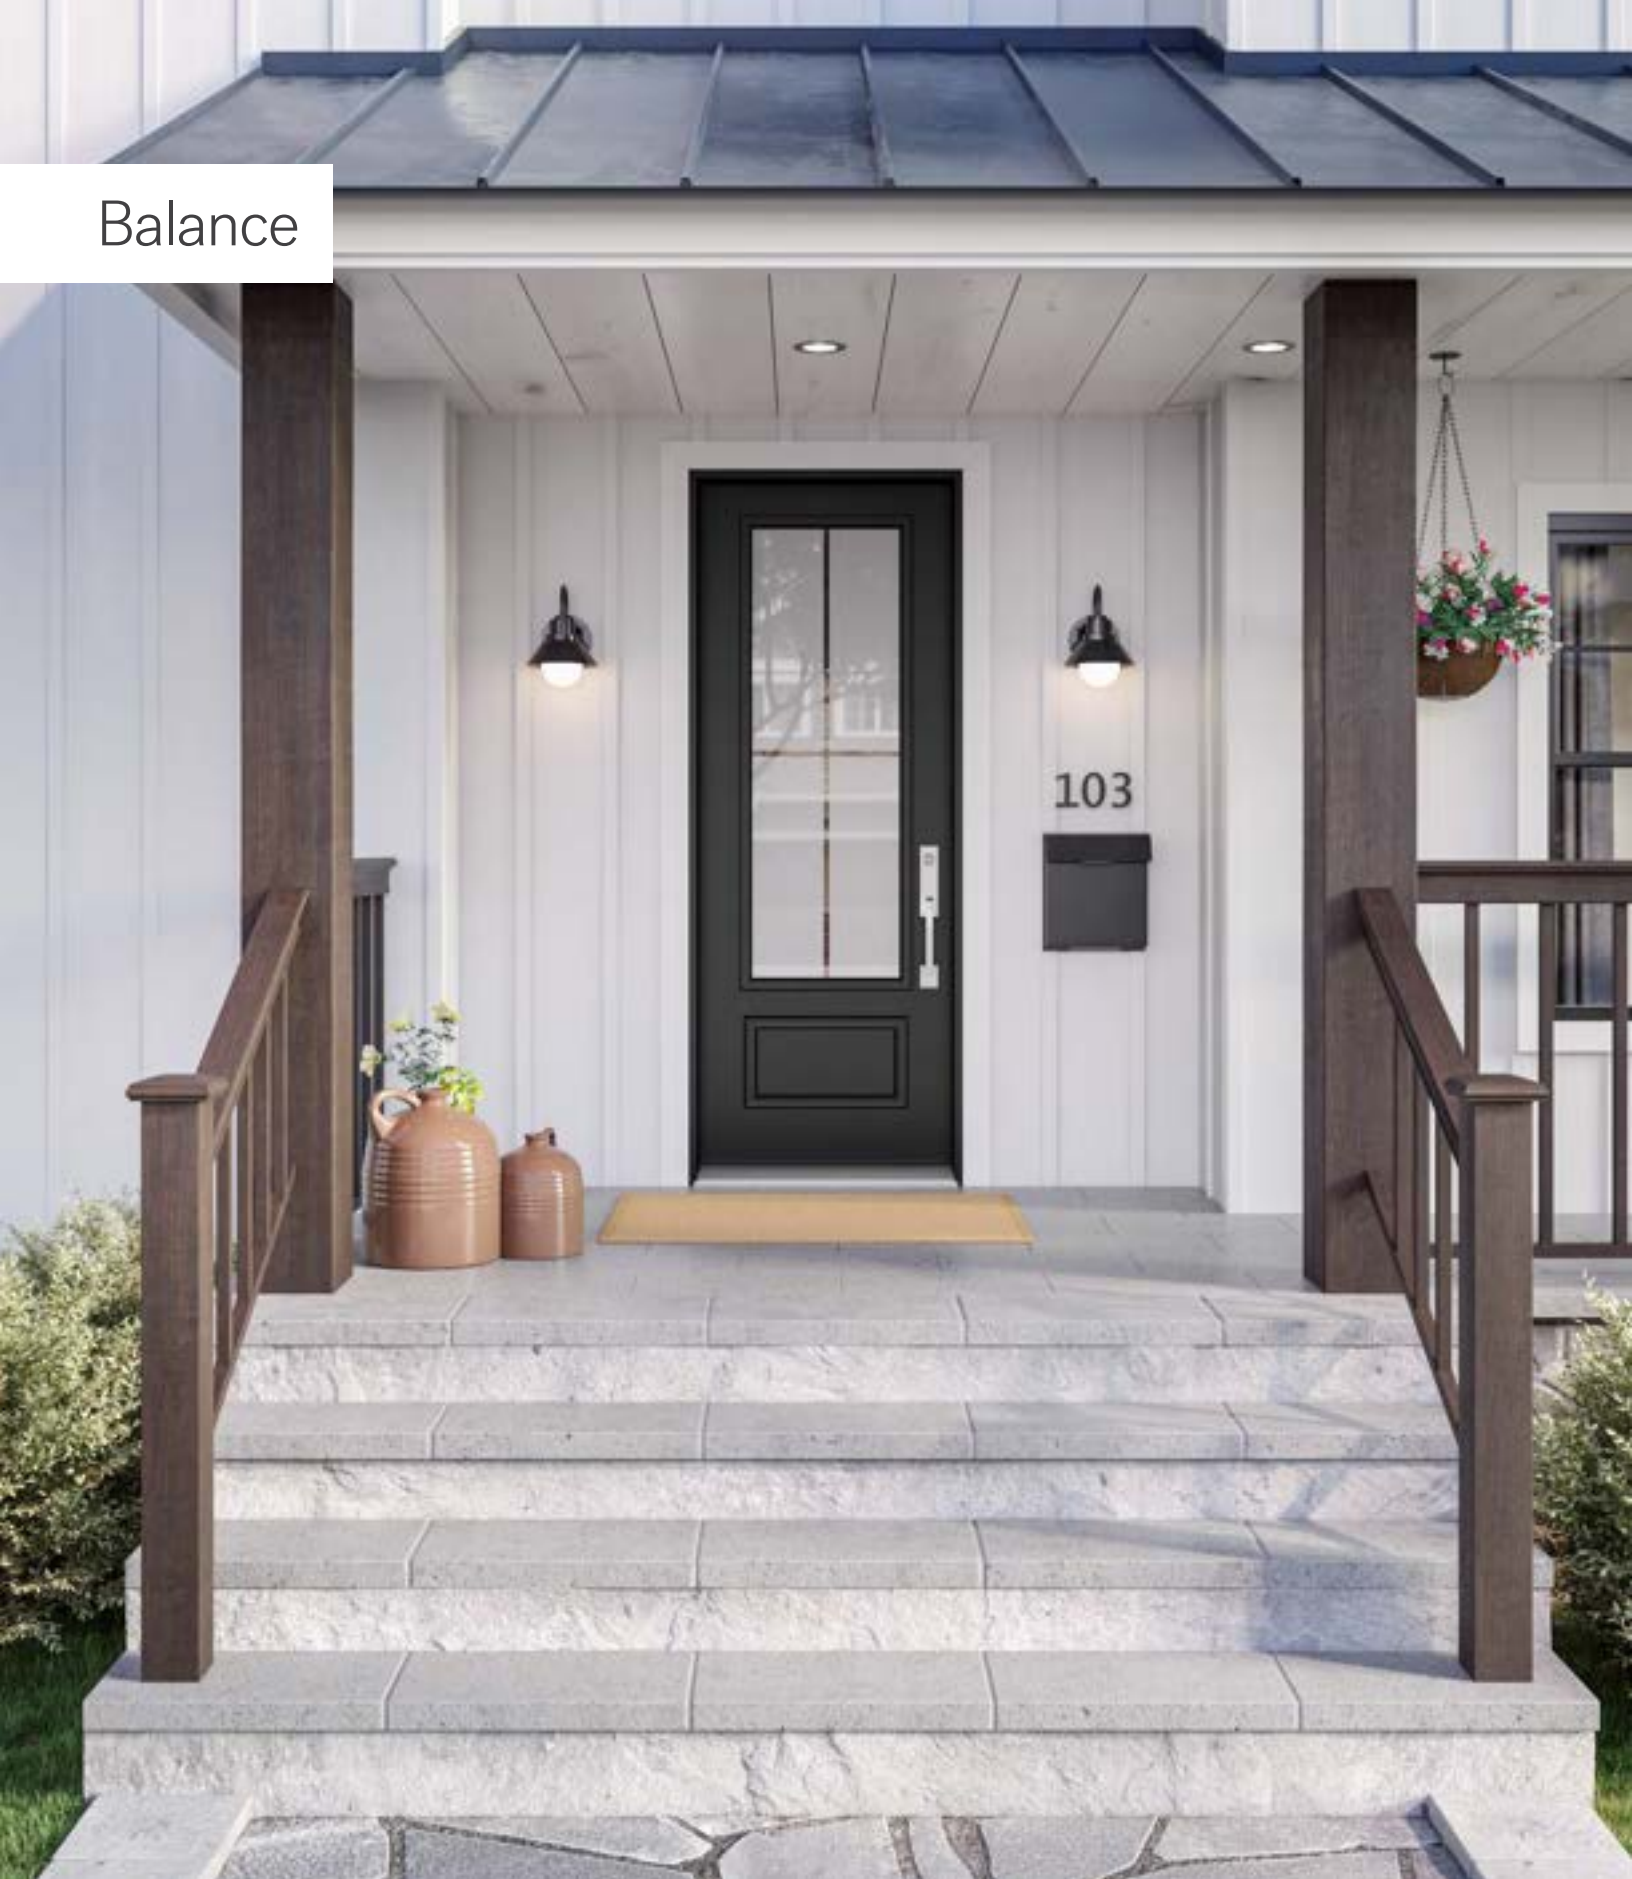

Balance

Balance

Silkscreen — Classic

An homage to classic grills with a modern touch, Balance features a sandblasted finish with sleek, intersecting clear lines offering both privacy and visibility. Though tailored for modern-farmhouse style homes, this model effortlessly transforms classic exteriors, infusing them with a fresh, updated look and compliments homes with grilles.

Privacy level Moderate 3/5	Silkscreen Sandblasted finish ink with clear lines	Price index $
Sidelites and transoms Looks great accompanied by sandblasted finish or clear glass		Custom Not available in custom sizes