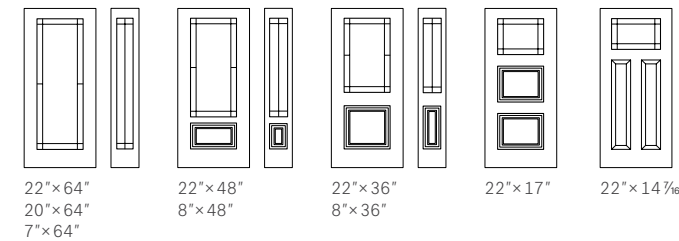

Custom configurations
Create a custom configuration with your choice of split, color, and grill profile, in the size that fits your project.

↑ 95" Soho steel doors p.19 | Grilles 22" x 64", 2 x 3 custom split p.109
■ Gentek, Black 525