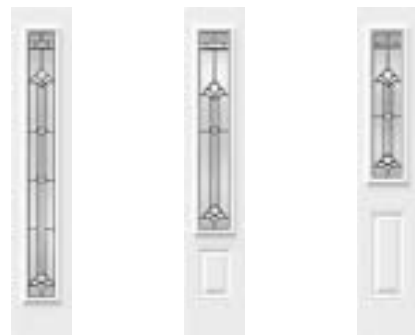

Frames	Caming	7" x 64"	8" x 48"	8" x 36"
Contemporary	Patina	10-036-005-032	10-036-017-028	10-036-010-034
Contemporary	Zinc	10-036-005-031	10-036-017-027	10-036-010-035
NovaPVC	Patina	10-036-005-009	10-036-017-002	10-036-010-003
NovaPVC	Zinc	10-036-005-011	10-036-017-010	10-036-010-011

Mystique

Stained glass — Classic

Showcasing the beauty of handcrafted glass, Mystique combines beveled glass pieces to emphasize its delicate centrepiece and create a stunning light effect.