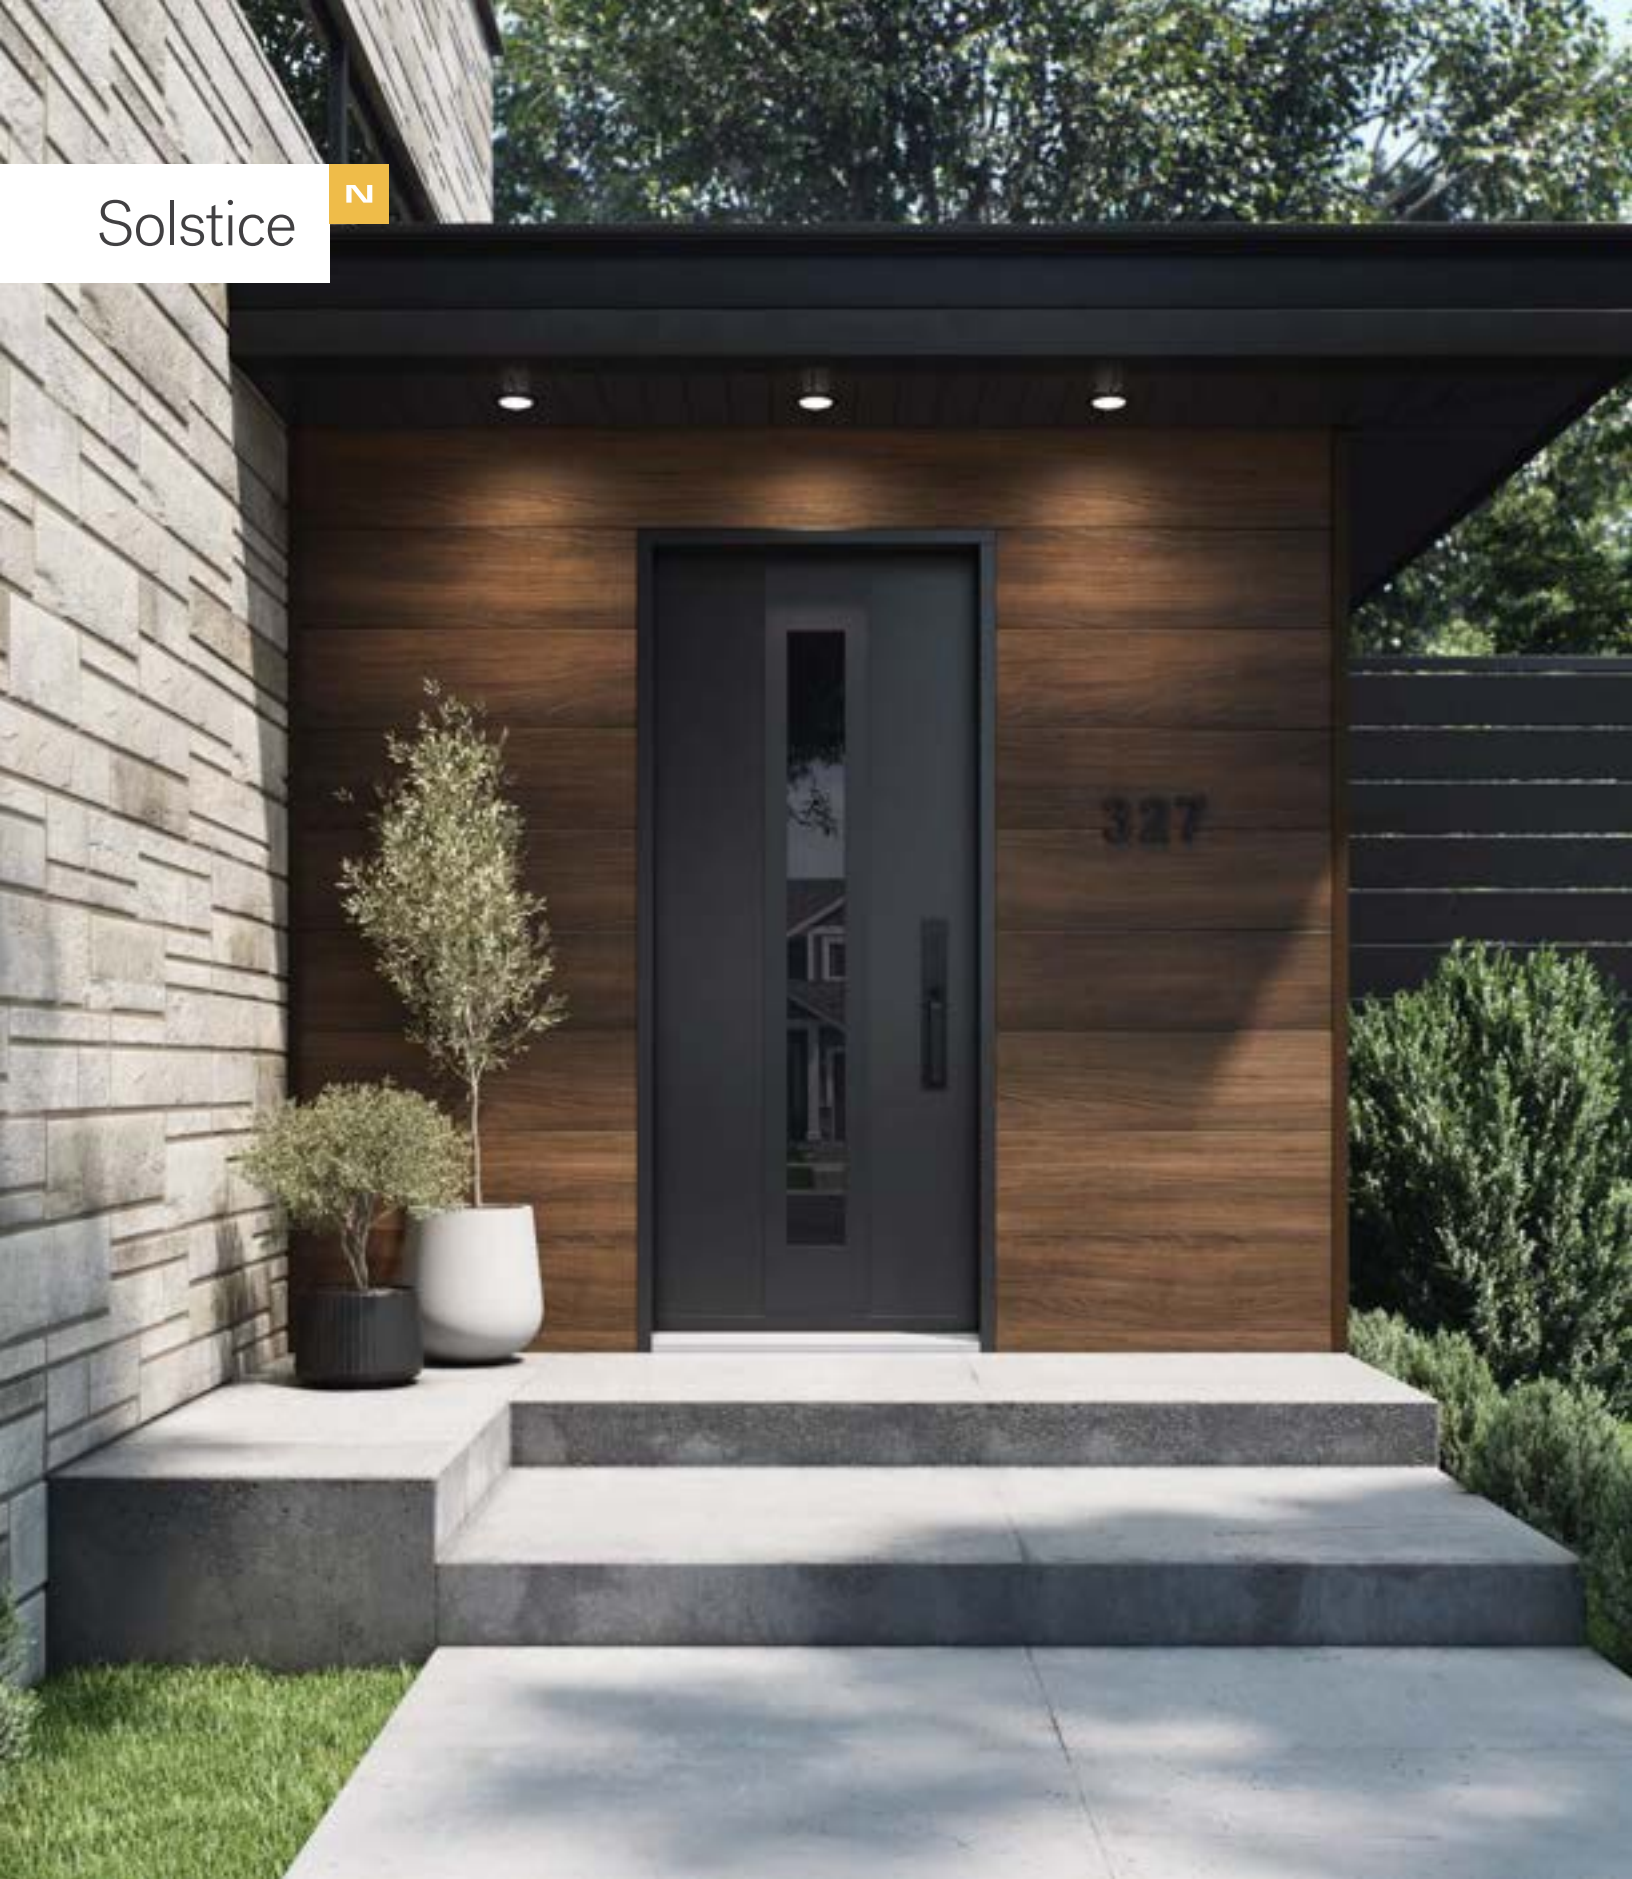

Solstice

N

Solstice

NEW

Tinted glass — Contemporary

Solstice is the ultimate doorglass for a contemporary entry. By day, its reflective surface ensures privacy, while at night, it becomes more transparent. The black-tinted glass creates a striking contrast on light doors and seamlessly disappears on dark ones, offering a sleek, minimalist aesthetic.

Privacy level Light 2/5	Tinted glass Black tinted glass	Price index ⚙️ $
Sidelites and transoms Looks great accompanied by tinted glass		Custom Not available in custom sizes