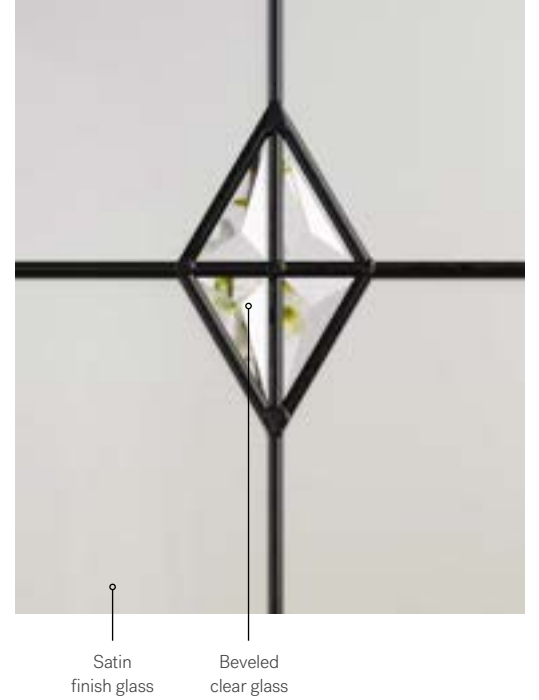

Frames	Caming	22" x 64"	22" x 48"	22" x 36"	22" x 17"	22" x 14 7/16"
Contemporary	Patina	10-419-060-003	10-419-057-003	10-419-050-003	10-419-259-003	10-419-260-003
Contemporary	Zinc	10-419-060-010	10-419-057-010	10-419-050-010	10-419-259-010	10-419-260-009
NovaPVC	Patina	10-419-060-001	10-419-057-001	10-419-050-001	10-419-259-001	10-419-260-001
NovaPVC	Zinc	10-419-060-008	10-419-057-008	10-419-050-008	10-419-259-008	10-419-260-007