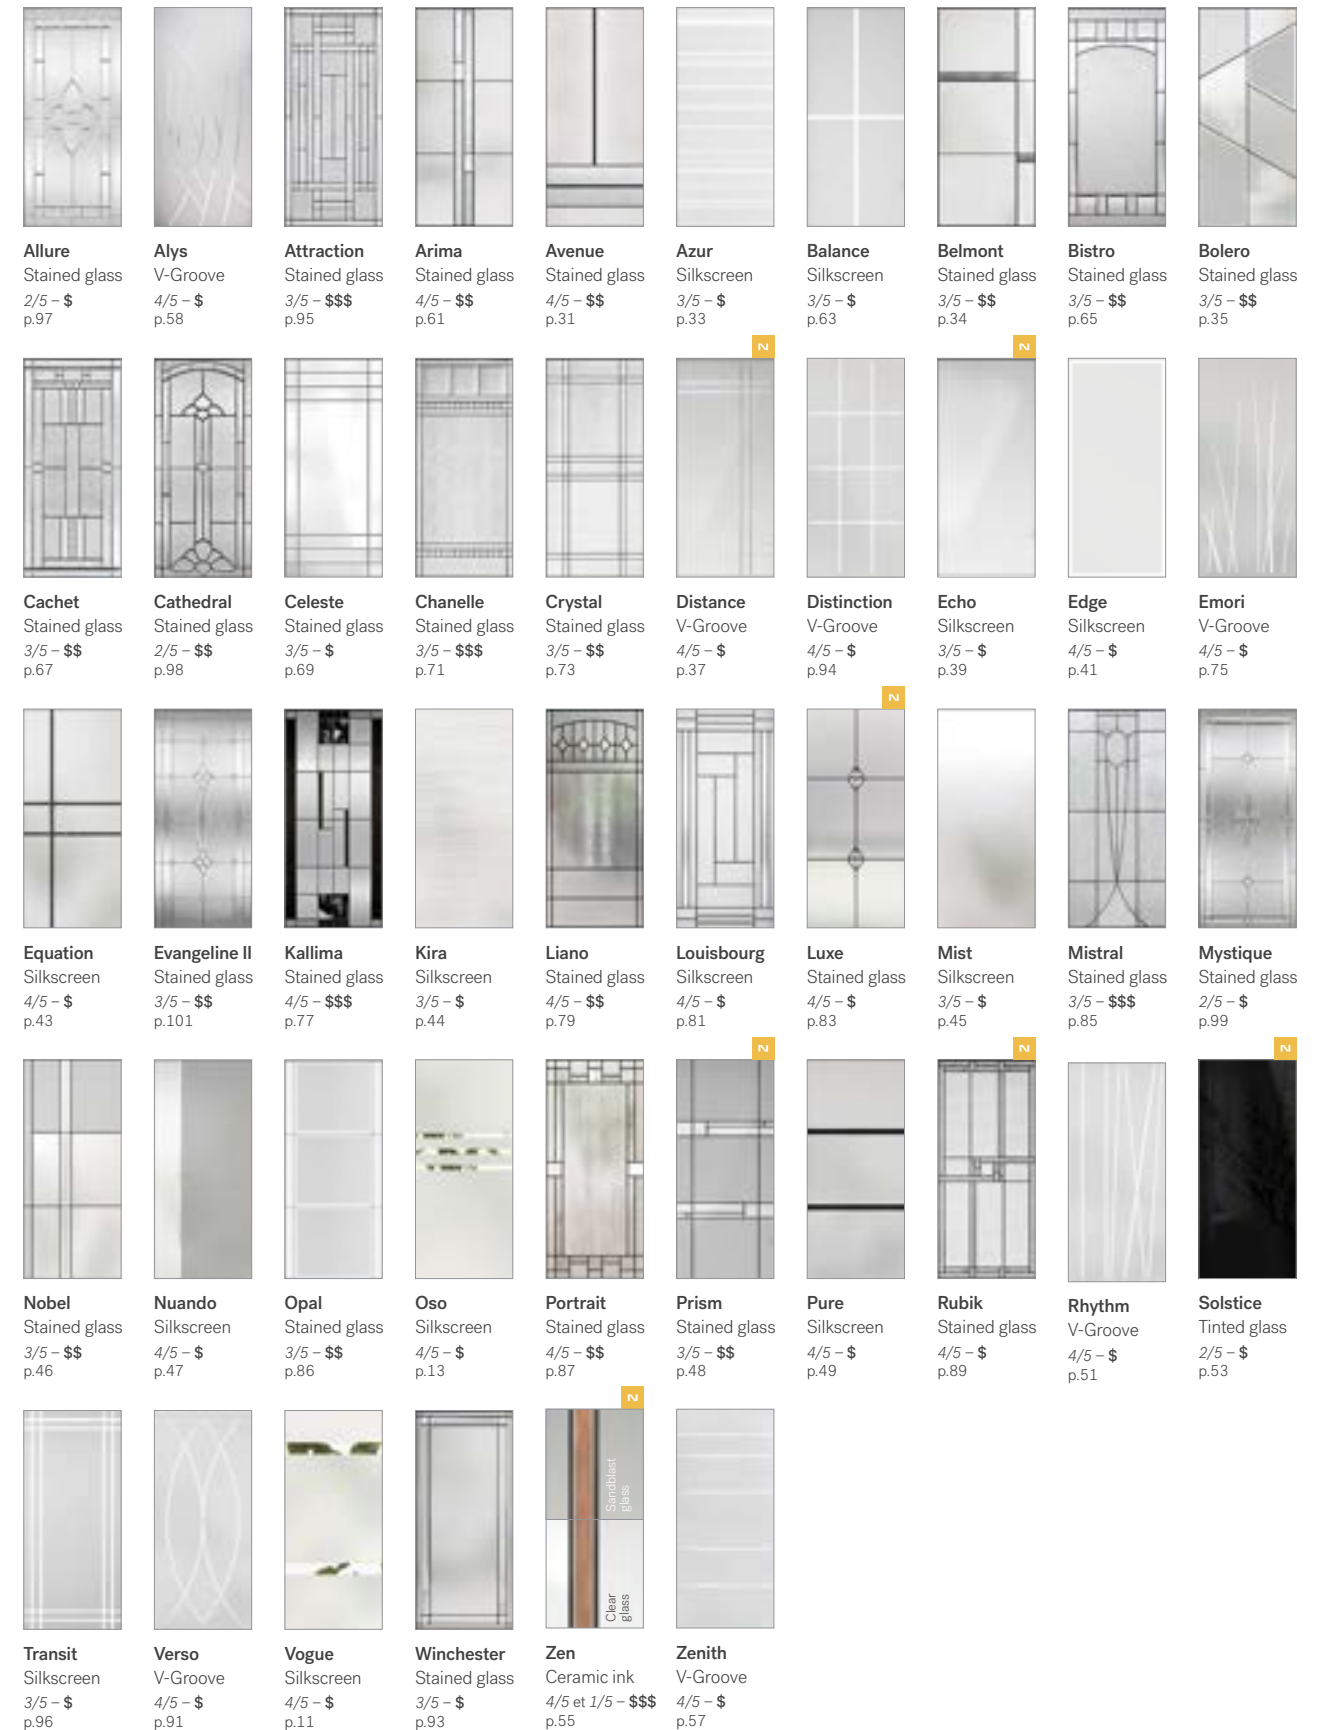

Steel doors

NHP Novatech High Performance p.6 **B&W** Black & white door **8FT** Door height of 2.4 m | 8 ft (95 in) available

Design collection

Shaker collection

Classic collection

Other products

DOORGLASS