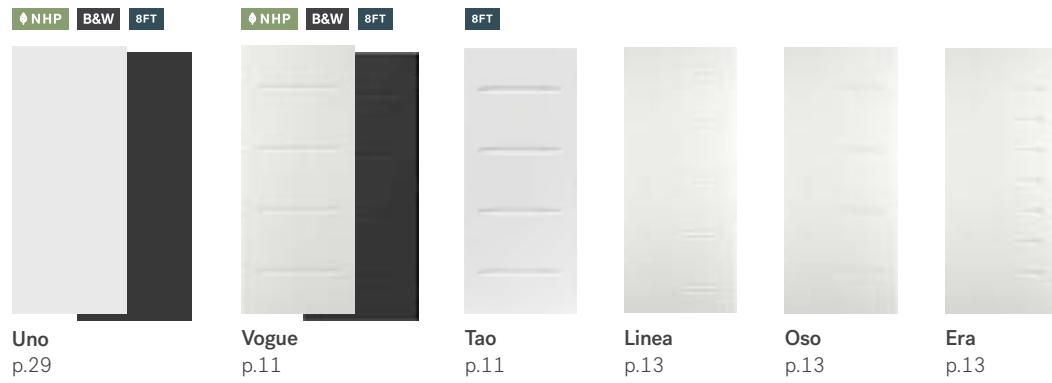

Steel doors

NHP Novatech High Performance p.6 **B&W** Black & white door **8FT** Door height of 2.4 m | 8 ft (95 in) available

Design collection