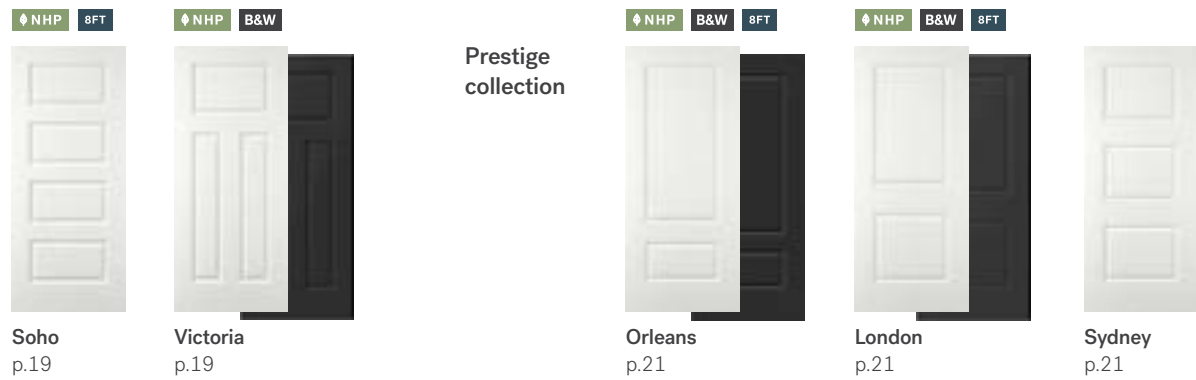

Uno p.29 **Vogue** p.11 **Tao** p.11 **Linea** p.13 **Oso** p.13 **Era** p.13

Shaker collection