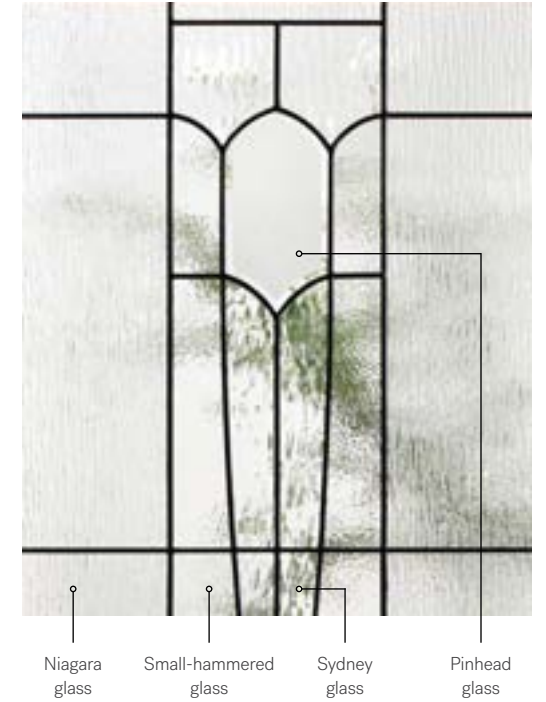

# Mistral

Stained glass — Classic

The elegance of this stained glass draws inspiration from the Art Nouveau style. Mistral features simple, elongated shapes that echo the artistic designs of that era

<b>Privacy level</b> Moderate <b>3/5</b>	<b>Caming</b> ● Patina ● Zinc	<b>Price index</b> ⚙️ \$\$\$
<b>Sidelites and transoms</b> Looks great accompanied by Niagara glass.		<b>Custom</b> Available in custom sizes