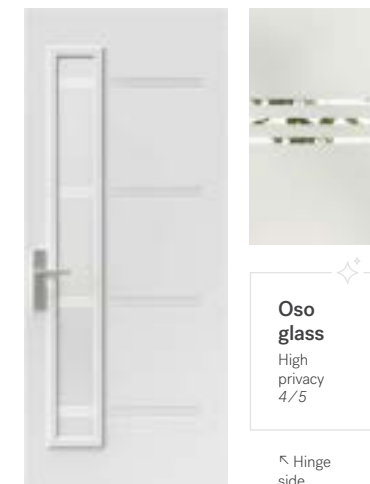

**Suggested frame profile**  
Contemporary

**Dimensions**  
31 3/4", 33 3/4", 35 3/4" x 79"  
33 3/4", 35 3/4" x 84"

79" Door

79" Door  
7" x 64"  
doorlite

Era embossment

Oso glass  
High privacy  
4/5

↖ Hinge side