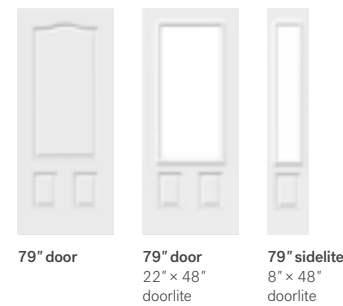

## 4 Panel

The 4 panel door can accommodate four doorglass configurations.

**Suggested frame profile:** Georgian

**Dimensions**

31 3/4", 33 3/4", 35 3/4" x 79"  
 31 3/4", 33 3/4", 35 3/4" x 84"

## 2 Panel blank top

The 2 Panel blank top owes its versatility to the free space above the panels that can accommodate a large doorlite in a variety of styles.

**Suggested frame profile:** Georgian

**Dimensions**

31 3/4", 33 3/4", 35 3/4" x 79"  
 31 3/4", 33 3/4", 35 3/4" x 95"

## 3 Panel scroll top

This classic model's main panel is perfect for a knocker or an oval doorlite.

**Suggested frame profile:** Georgian

**Dimensions**

31 3/4", 33 3/4", 35 3/4" x 79"