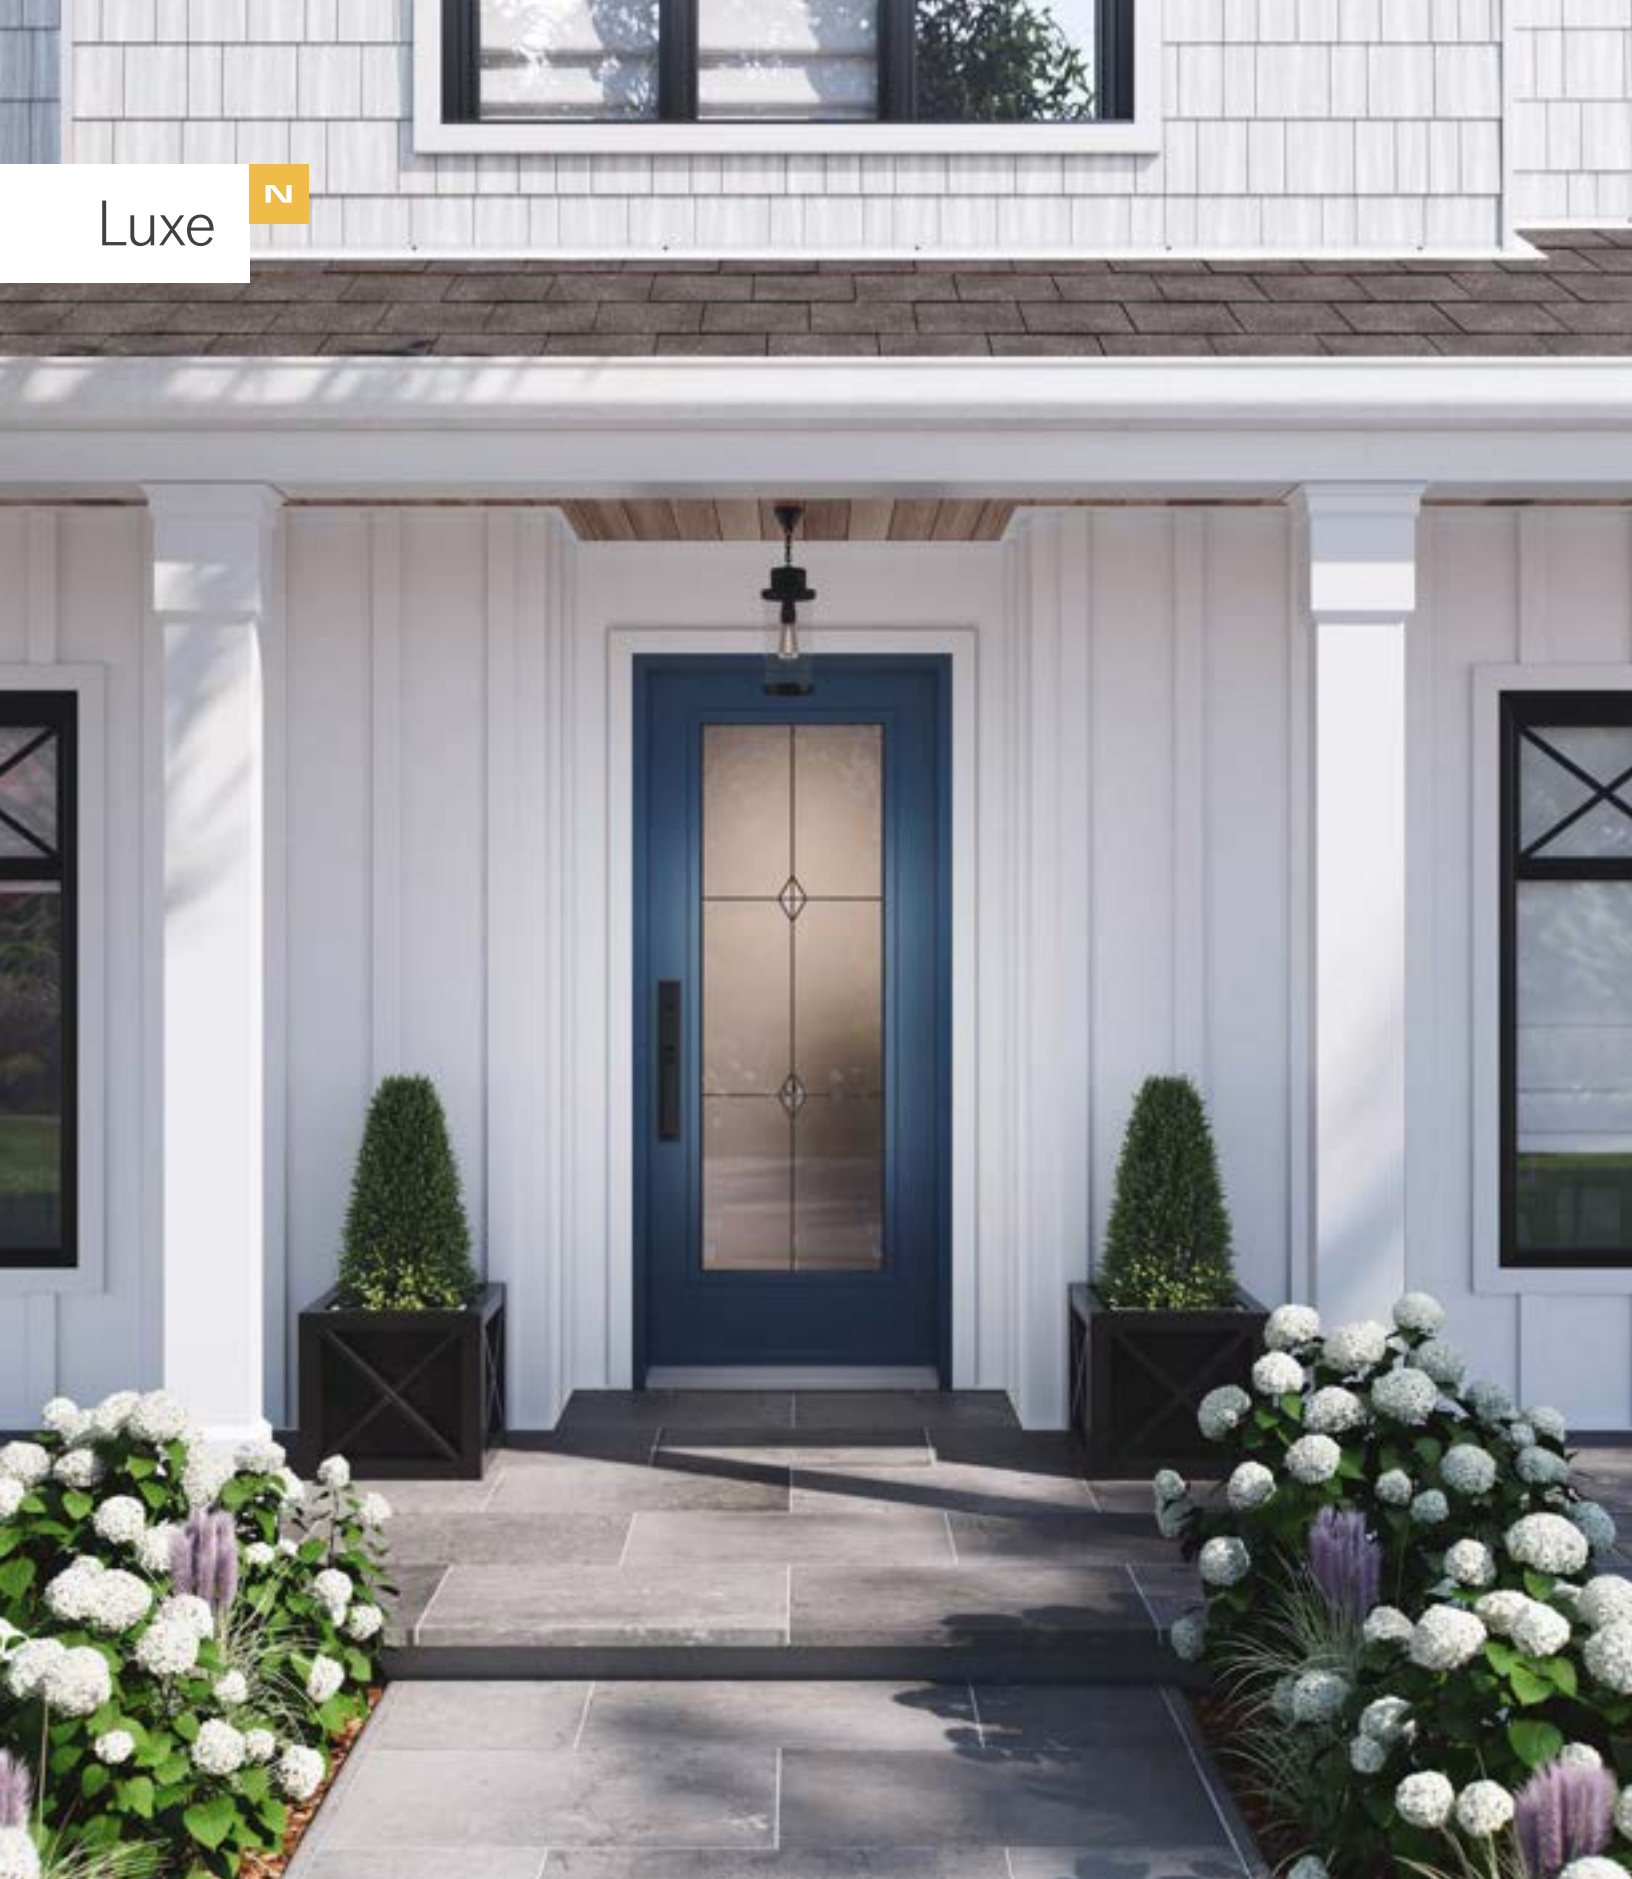

↑ Orleans steel door p.21 | Louisbourg 22" x 48" doorglass p.81  
 ■ Gentek, Black 525

Luxe **N**

**Luxe** NEW

Stained glass — Classic

Luxe is a transitional masterpiece. It's refined diamond patterns and expertly crafted bevels create a striking visual that commands attention, elevating any space with a blend of elegance and understated luxury. Luxe combines textured satin glass and one-of-a-kind bevels for the perfect level or privacy and style.